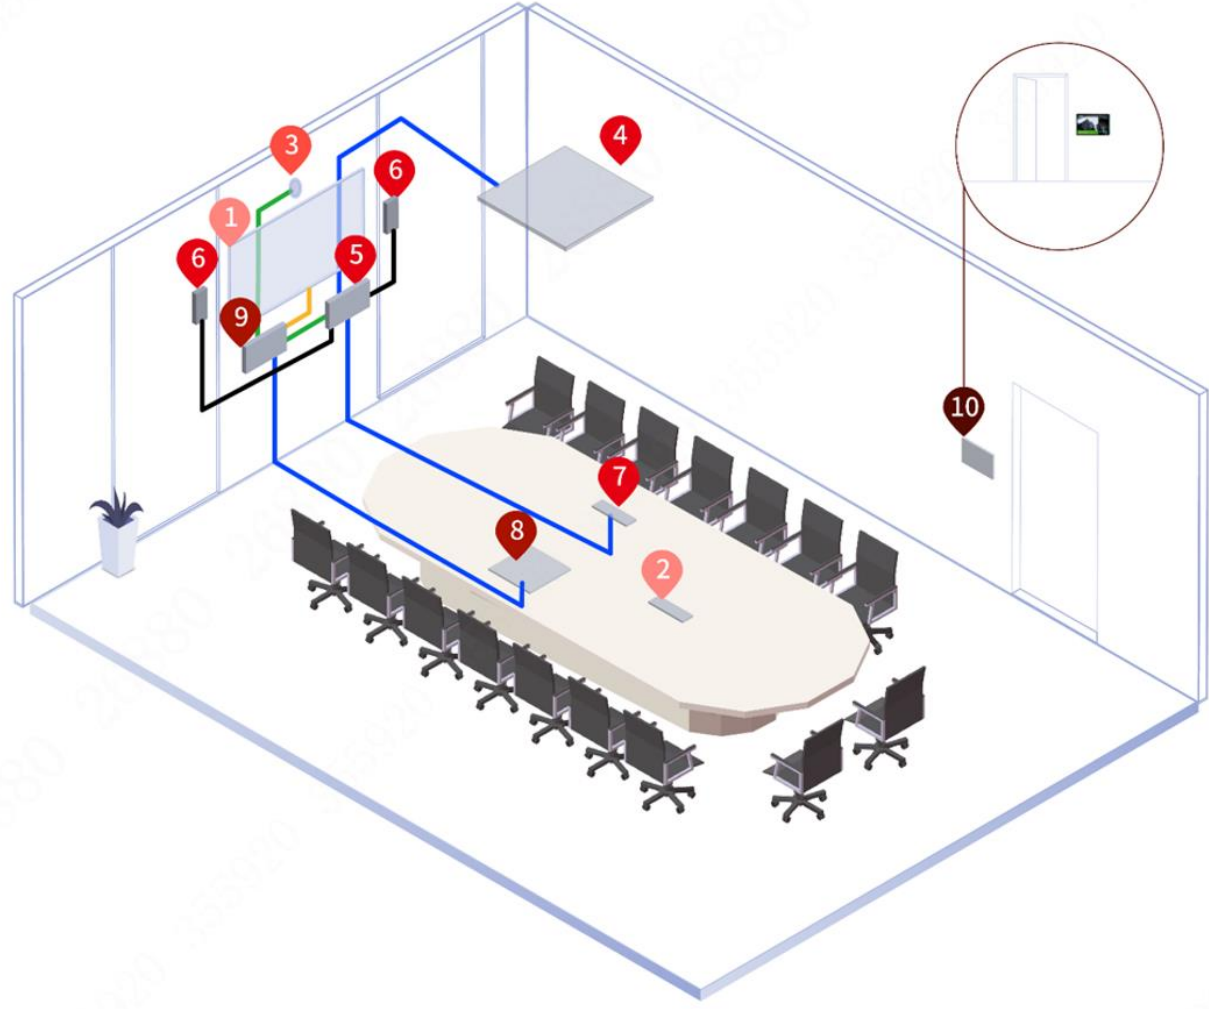

Middle Room

20m²-35m² | 8-12 People

- 1 DHI-LPH-ST420 
- 2 Projector 
- 3 VCS-C5B0 
- 4 VCS-MCA400 
- 5 USB Dongle 
- 6 Touch Panel 
- 7 Mini PC 
- 8 Room Panel 

LARGE ROOM

Features

- One-stop solution
- No computer required
- Adapt to mainstream conference platform(Zoom/Teams/Webex...)
- 4K conference capacity

Solution

| | |
|--------------------|-----|
| DHI-LPH-ST420 | 1 |
| XC800 | 1 |
| Touch Panel | 1 |
| Mini PC | 1 |
| Ceiling microphone | 1-2 |
| Display10 | 1 |
| Meeting-OA | 1 |

Large Room

50m²-60m² | 16+ People

- 1 DHI-LPH-ST420 
- 2 Projector 
- 3 XC800 
- 4 ACM200 
- 5 AP100 
- 6 AWS100*2 
- 7 ACT100 
- 8 Touch Panel 
- 9 Mini PC 
- 10 Room Panel 

AUDITORIUM

Features

- One-stop system solution
- IOT control integration to improve service delivery value
- Professional venue acoustic design, excellent acoustic effect
- Adapt to access and handover of multiple audio and video systems