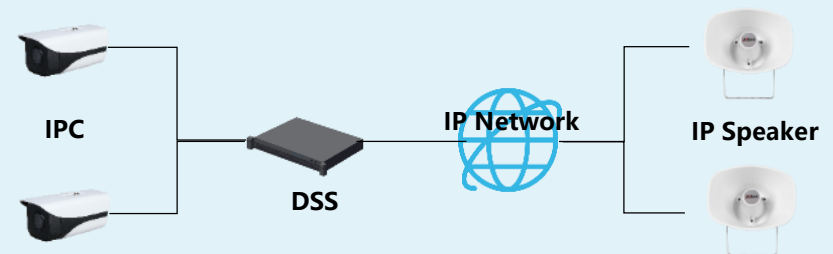

Support IP tool
Terminal config.