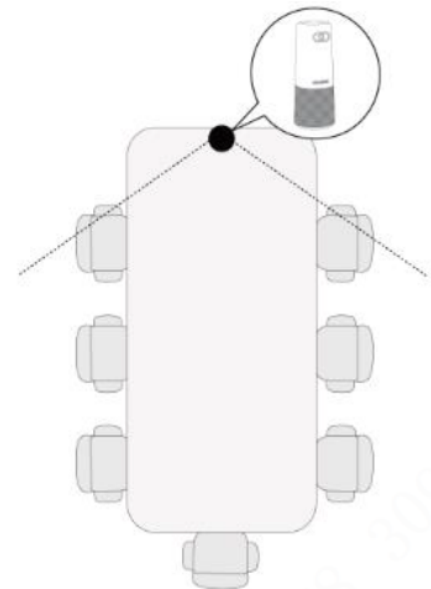

USB Type-C

- 1080P FHD image sensor
- 100° Ultra wide angle (horizontal)
- 99% AI noise reduction/AEC/ANS/AGC, strong double speak inhibition
- Built-in 4-element omnidirectional microphone array, 4 - 6m pickup distance
- High-quality wideband speaker
- Compatibility with mainstream software
- USB2.0 Type-C connection, Plug & Play
- Aesthetic design, fashionable and simple