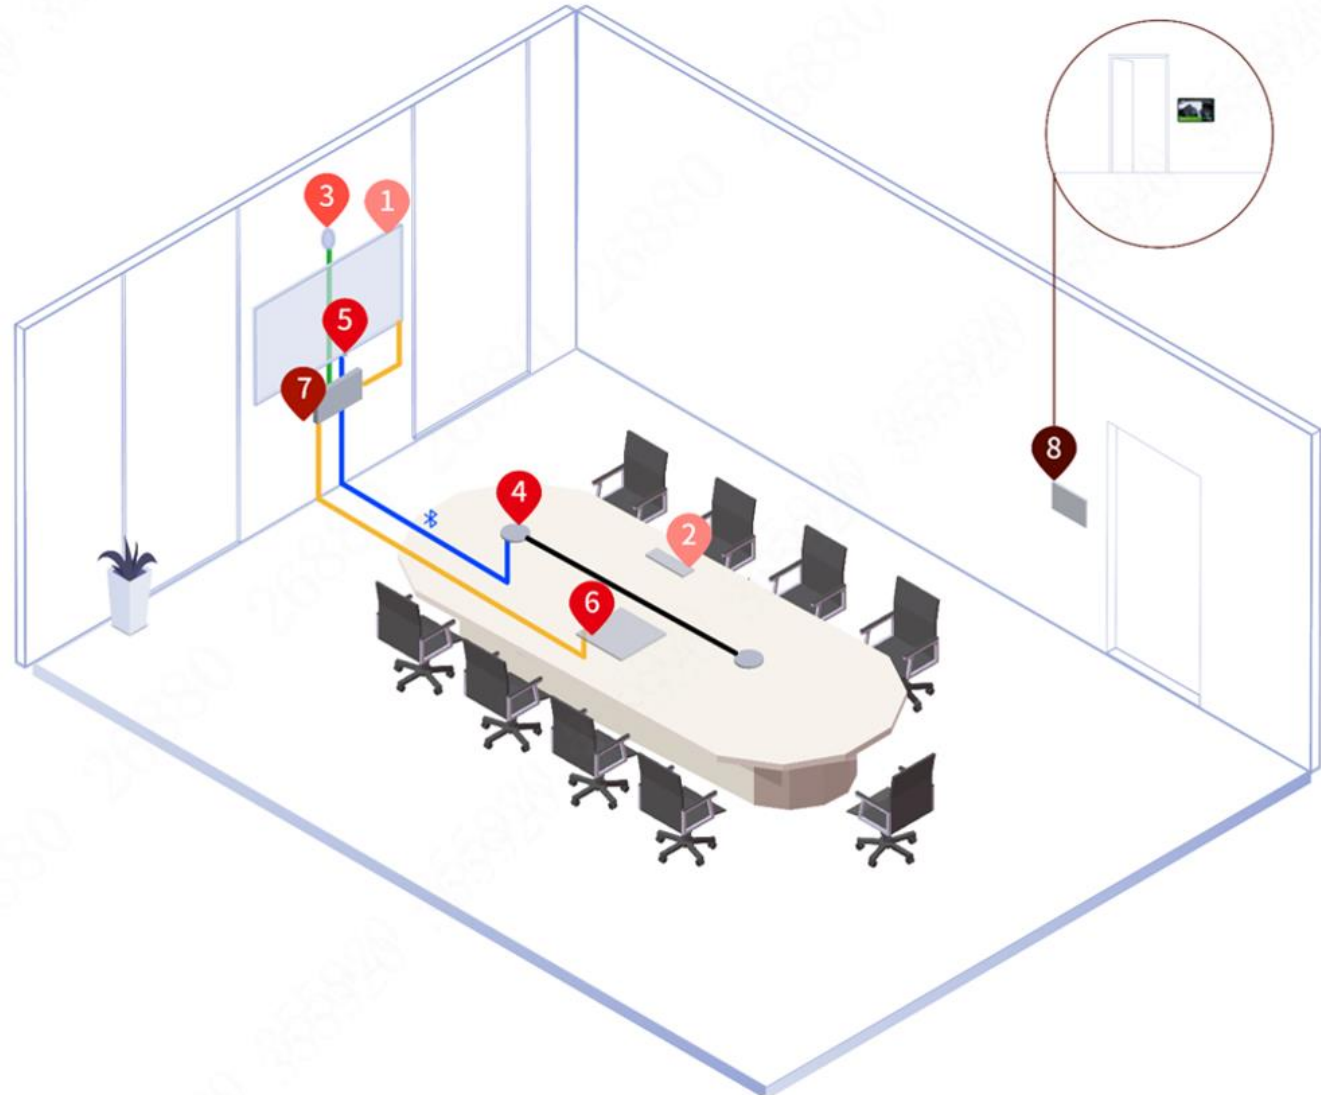

MIDDLE ROOM

Features

- One-stop solution
- No computer required
- Adapt to mainstream conference platform (Zoom/Teams/Webex etc.)
- Convenient operation

Solution

| | |
|---------------|-----|
| DHI-LPH-ST420 | 1 |
| VCS-C5B0 | 1 |
| Touch Panel | 1 |
| Mini PC | 1 |
| VCS-MCA400 | 1-2 |
| AC200 | 1 |
| Display10 | 1 |
| Meeting-OA | 1 |

Middle Room

20m²-35m² | 8-12 People

- 1 DHI-LPH-ST420 
- 2 Projector 
- 3 VCS-C5B0 
- 4 VCS-MCA400 
- 5 USB Dongle 
- 6 Touch Panel 
- 7 Mini PC 
- 8 Room Panel 

LARGE ROOM

Features

- One-stop solution
- No computer required
- Adapt to mainstream conference platform(Zoom/Teams/Webex...)
- 4K conference capacity