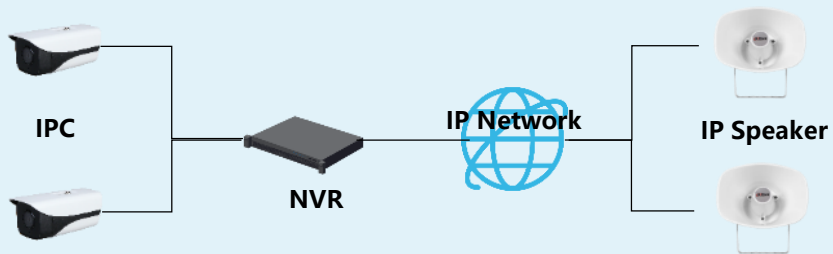

3. Screen interactive software

Support for all devices and streaming protocols:

Cast

- Cast to the big screen from any device
- Share screen from anywhere, across any network
- Two-way collaboration

Broadcast

- Share content from your Deephub interactive display to any connected participant.

IP SPEAKER

Standard Baseline Product

Outdoor Waterproof

Feb.
Coming soon

Indoor Public Places

Feb.
Coming soon

Support
Onvif