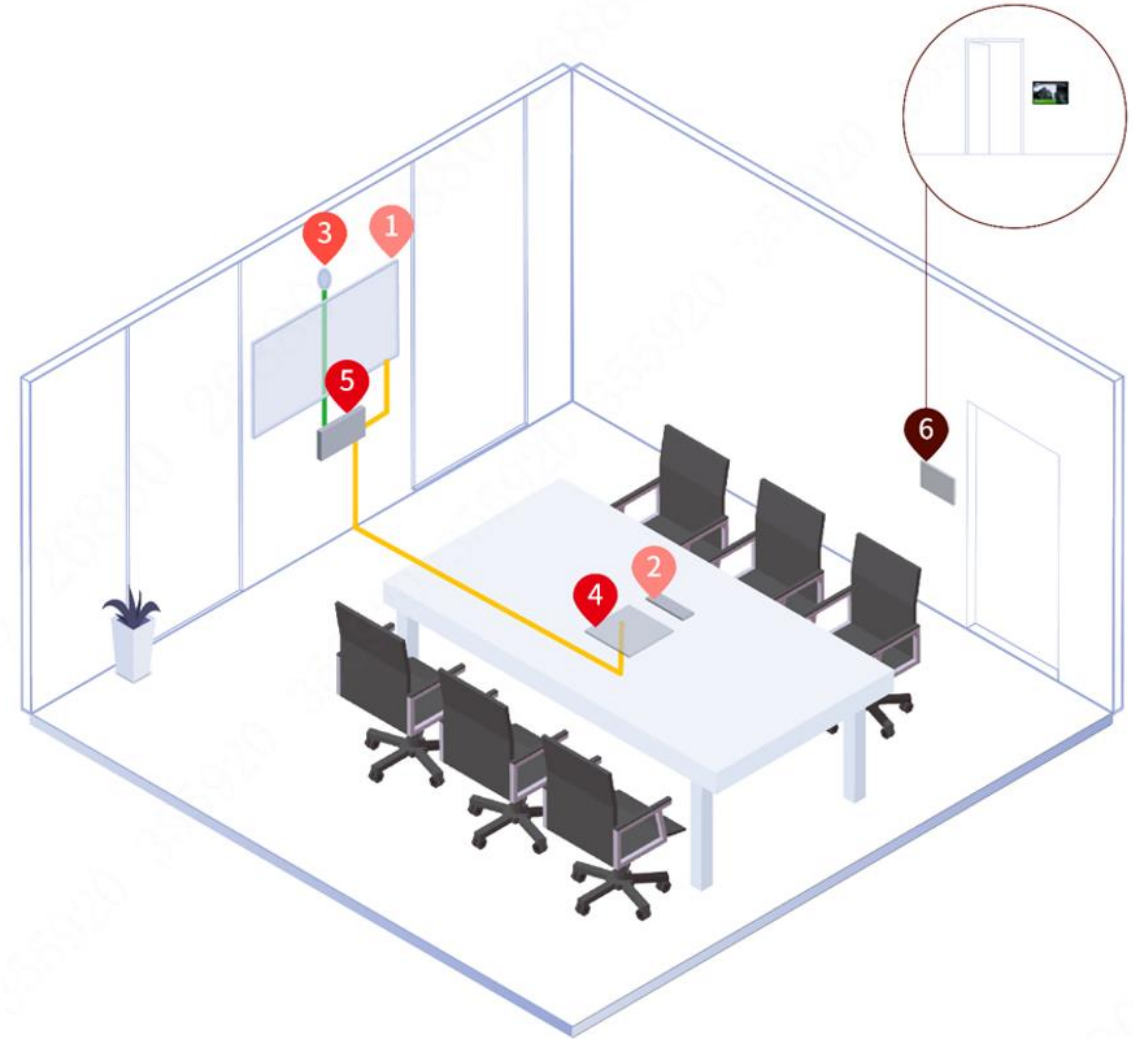

SMALL-MIDDLE ROOM

Features

- One-stop solution
- Adapt to mainstream conference platform (Zoom/Teams/Webex etc.)
- 4K resolution display and camera
- AI functions: Auto framing and voice tracking
- Windows and Android system
- Two touch screen control flexible switch

Solution

| | |
|---------------|---|
| DHI-LPH-ST420 | 1 |
| VCS-C5A0 | 1 |
| Touch Panel | 1 |
| Mini PC | 1 |
| Display10 | 1 |
| Meeting-OA | 1 |

Small-Middle Room

10m²-20m² | 4-10 People

- 1 DHI-LPH-ST420 
- 2 Projector 
- 3 VCS-C5A0 
- 4 Touch Panel 
- 5 Mini PC 
- 6 Room Panel 

 USB
 HDMI

SMALL-MIDDLE ROOM (Light)

Features

- One-stop solution
- Flexible installation
- Convenient device management
- 4K resolution and display, 4m voice pick up

Solution

| | |
|----------------------|---|
| DHI-LPH-ST420 | 1 |
| UC390+VCS-MCA450+HUB | 1 |