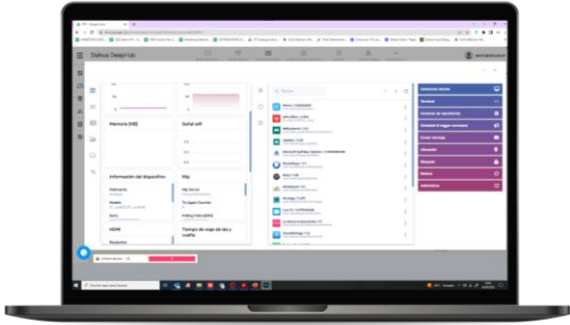

1. Equipment management software

DMS Software(Cloud)

- Remote device management
- Device settings
- Industry Leading platform compatibility