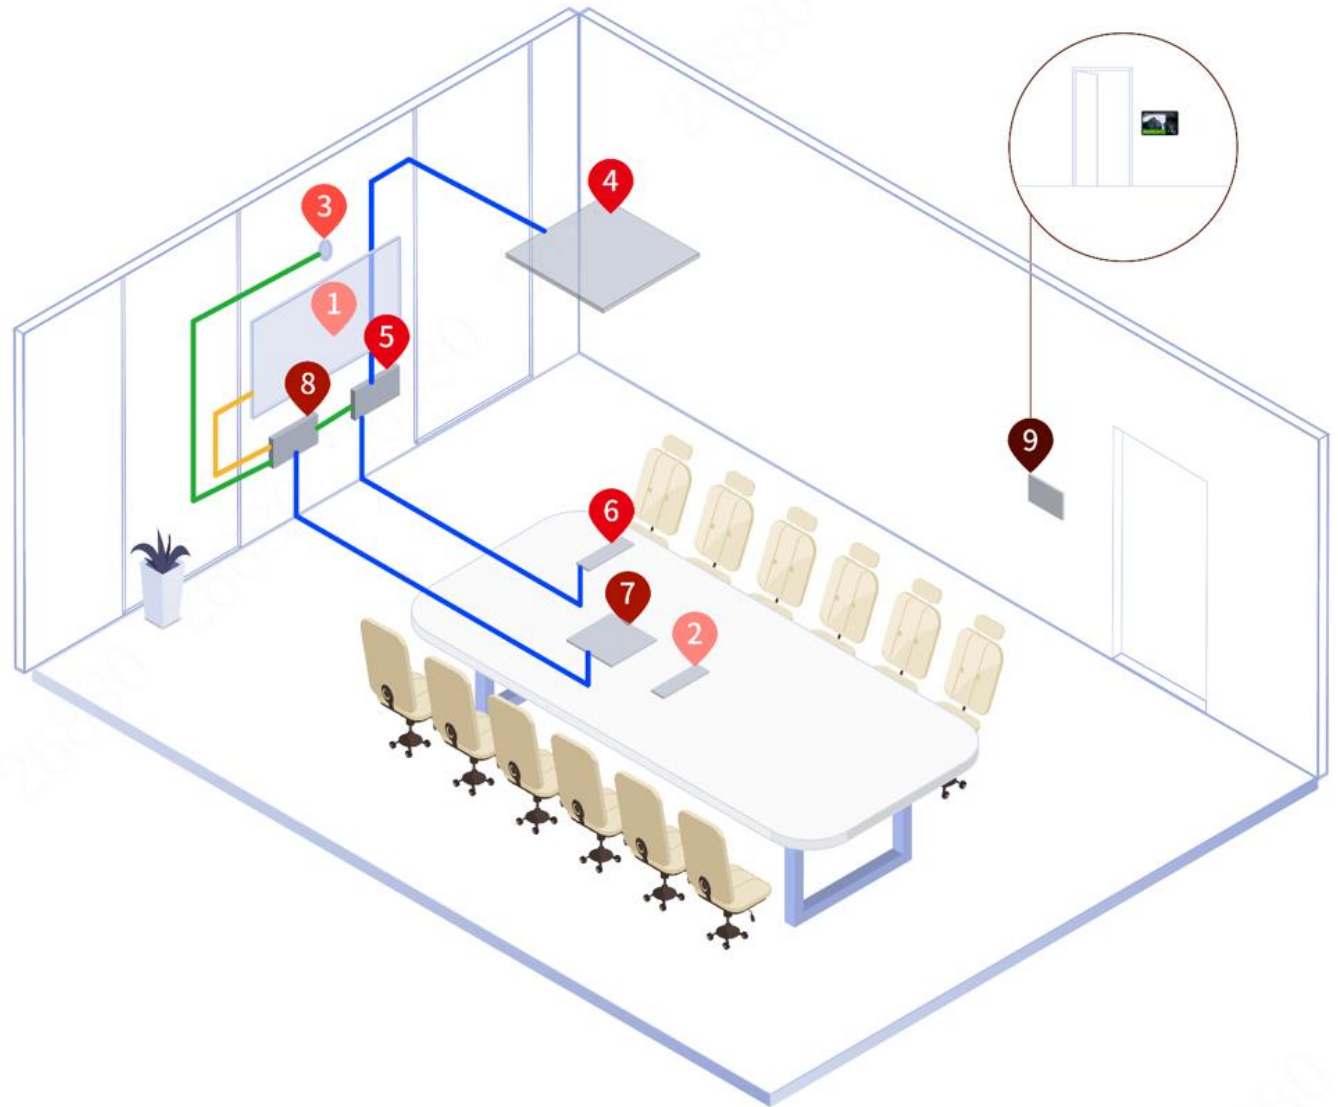

BOARD ROOM

Features

- One-stop solution
- Adapt to mainstream conference platform (Zoom/Teams/Webex etc.)
- 4K resolution display and camera
- AI functions: Auto framing and voice tracking
- Ceiling microphone

Solution

| | |
|--------------------|---|
| DHI-LPH-ST420 | 1 |
| XC900 | 1 |
| Touch Panel | 1 |
| Mini PC | 1 |
| Ceiling microphone | 1 |
| Display10 | 1 |
| Meeting-OA | 1 |

Board Room

35m²-50m² | 12-15 People

- 1 DHI-LPH-ST420 
- 2 Projector 
- 3 XC900 
- 4 ACM200 
- 5 AP100 
- 6 ACT100 
- 7 Touch Panel 
- 8 Mini PC 
- 9 Room Panel 

HUDDLE ROOM

On sale

Features

- All-in-one solution
- Flexible installation
- Convenient device management

SMALL-MIDDLE ROOM

Features

- One-stop solution
- Adapt to mainstream conference platform (Zoom/Teams/Webex etc.)
- 4K resolution display and camera
- AI functions: Auto framing and voice tracking
- Windows and Android system
- Two touch screen control flexible switch