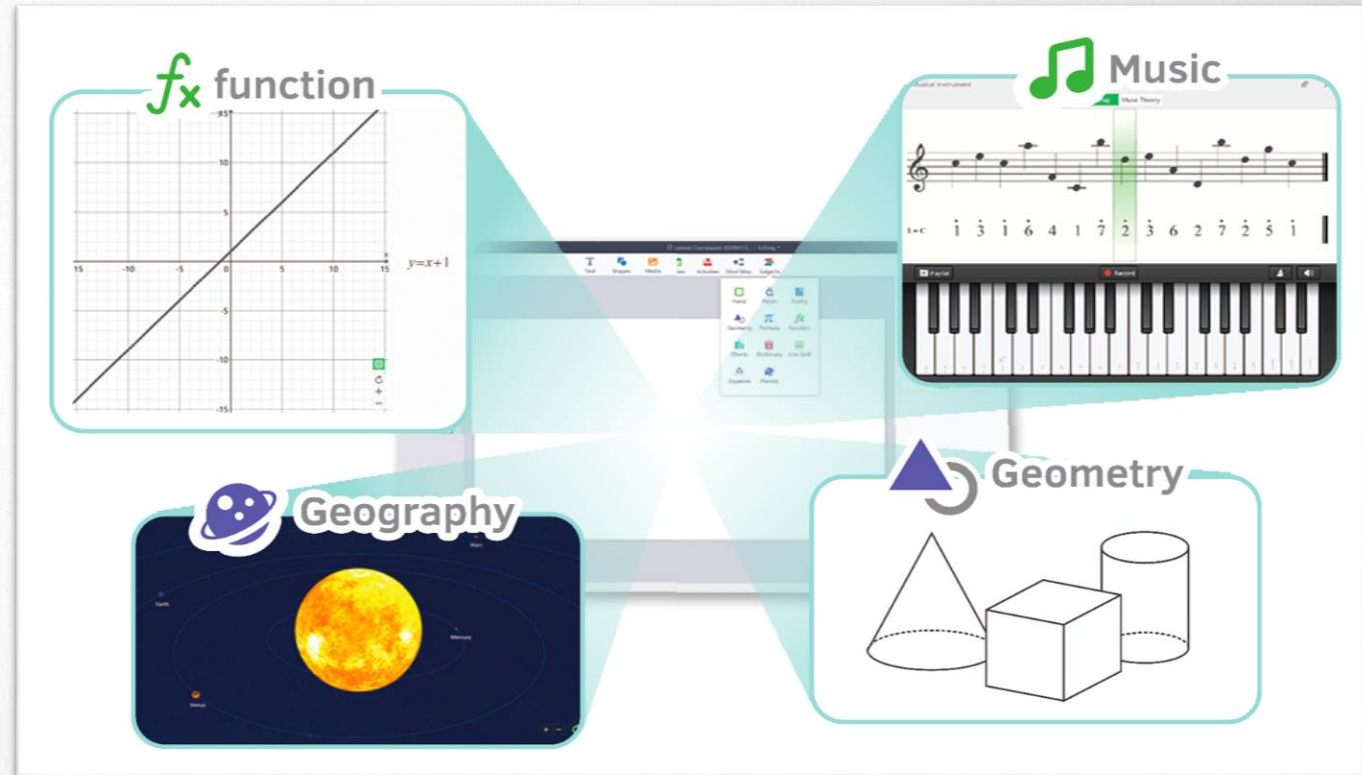

•Native course presentation

- Open the personal resource directly Via QR or Email
- classroom interaction

Educational Tools

- **Abundant teaching tools**

Shapes, tables, mindmaps, YouTube, Online, etc

- **Various subject tools**

Mathematical formula and Graph, Geometry, Periodic table, Number, etc

Dahua iDeepHub - Screen Saring

Cast

- Cast to the big screen from any device
- Share screen from anywhere, across any network

Screen share from anywhere in the room and stay more connected to your students.