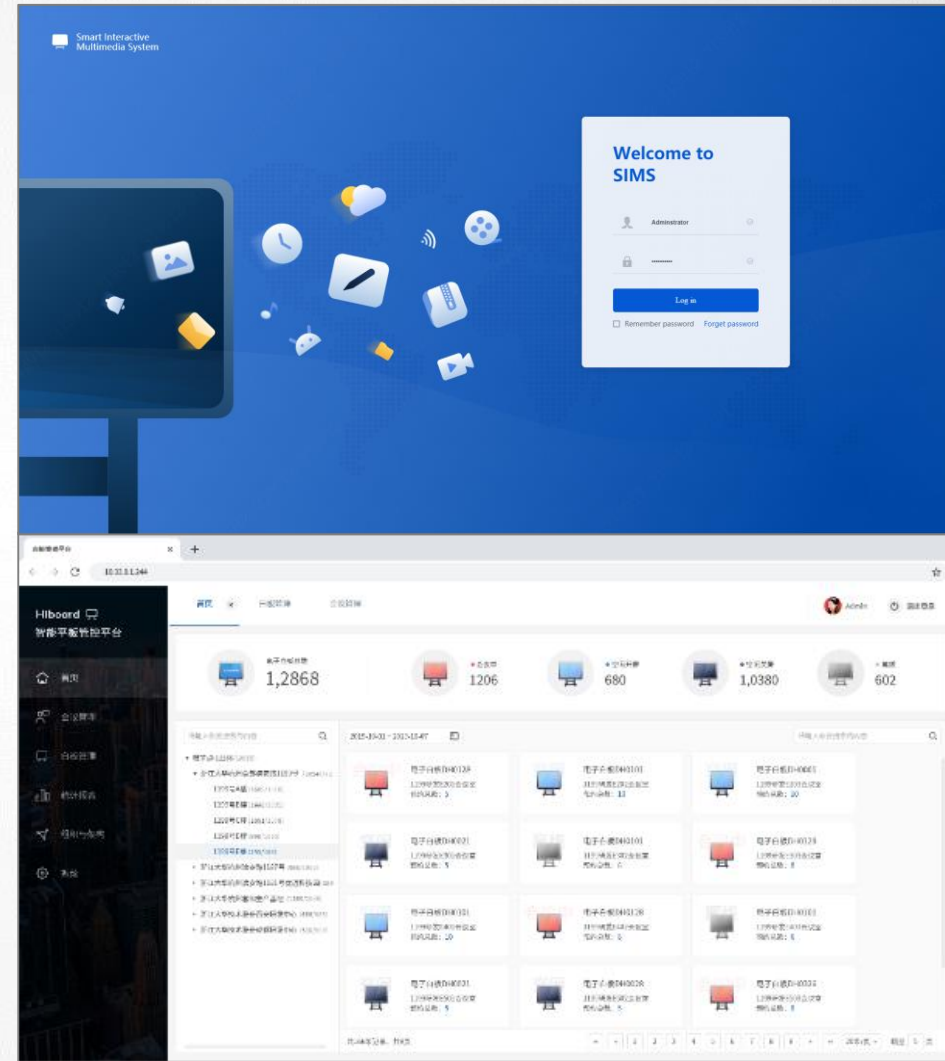

- Two-way collaboration

Annotate and control from both your device and the interactive display

Broadcast

- Share content from your Deephub interactive display to any connected participant.

Support for all devices and streaming protocols:

DMS Software(Cloud)

•Remote device management

- mutiple device status display
- restart, upgrade and more

•Device settings

- Easily control and install Apps
- Configure the parameters of Deephub
- Remote commands or transmit messages to all Deephub

•Industry Leading platform compatbility

- Full compatible with Radix MDM

SIMS Software (Local Deployment)

- **Remote device management**
 - mutiple device status overview
 - screenshot, restart, upgrade and more
- **Meeting room management**
 - meeting booking
 - meeting statistics
- **Cloud content storage**
 - storage uploaded contnet from DeepHub