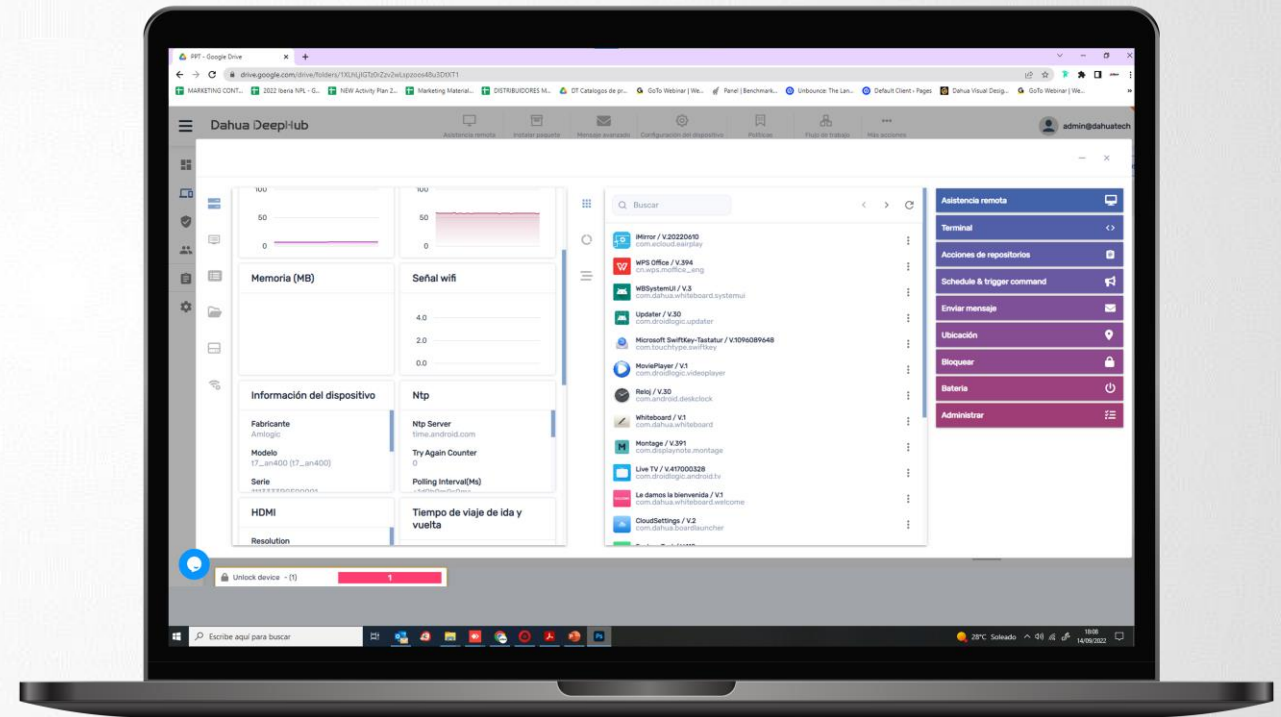

Mathematical formula and Graph, Geometry, Periodic table, Number, etc

Dahua iDeepHub - Screen Saring

Cast

- Cast to the big screen from any device
- Share screen from anywhere, across any network

Screen share from anywhere in the room and stay more connected to your students.

- Two-way collaboration

Annotate and control from both your device and the interactive display

Broadcast

- Share content from your Deephub interactive display to any connected participant.

Support for all devices and streaming protocols:

DMS Software(Cloud)

•Remote device management

- mutiple device status display
- restart, upgrade and more

•Device settings

- Easily control and install Apps
- Configure the parameters of Deephub
- Remote commands or transmit messages to all Deephub

•Industry Leading platform compatbility

- Full compatible with Radix MDM

SIMS Software (Local Deployment)

- **Remote device management**
 - mutiple device status overview
 - screenshot, restart, upgrade and more
- **Meeting room management**
 - meeting booking
 - meeting statistics
- **Cloud content storage**
 - storage uploaded contnet from DeepHub