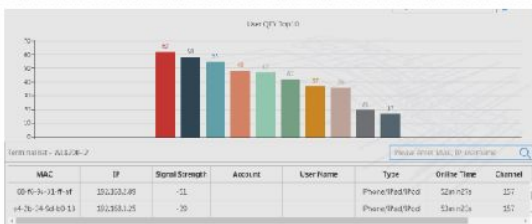

Wireless Enterprise Product Family

DCN

Management

ImCloud

AC

AP